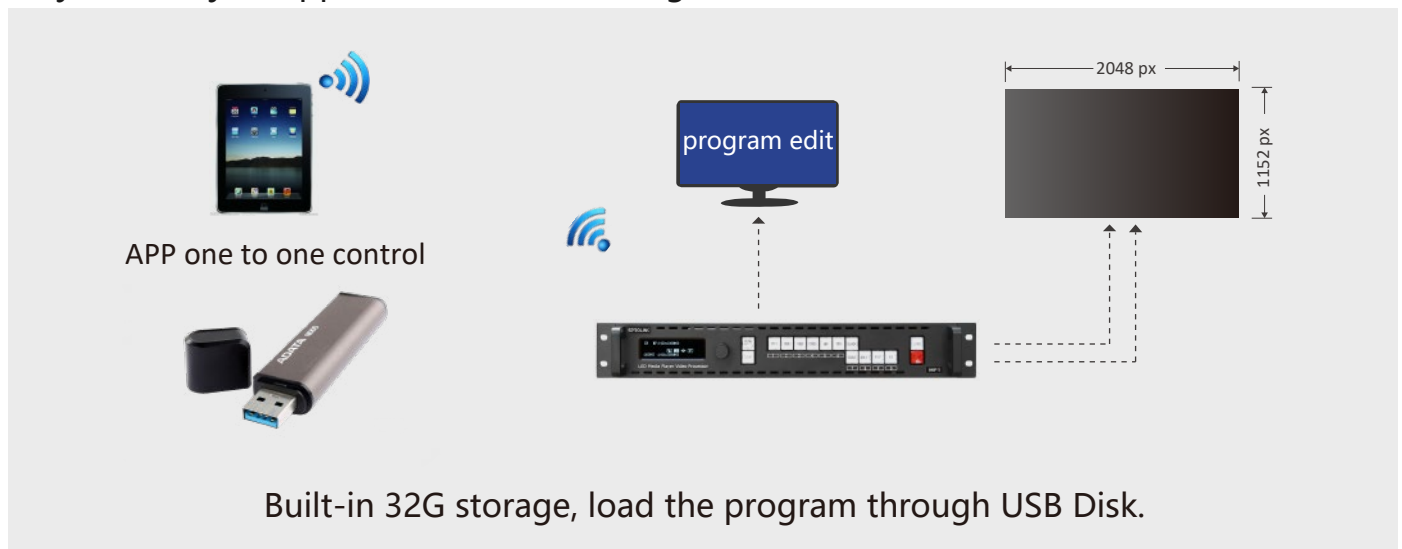

New experience with Studio Integration processor.

APP remote control with display schedule management

SYSTEM SOLUTION DIAGRAM

PRODUCT SOLUTIONS

Project 1: Project Application: Built-in storage; APP Remote Control; without PC

Project 2: Advertisement Application: Multiple Videos and images Mix with OSD Application.

Project 3: Plaza Application: Scenes and Media Advertisement Broadcast Schedule.

SPECIFICATIONS

Input Port	Standard	1 × HDMI 1.3 1 × DVI 1 × DVI LOOP 1 × VGA 1 × CVBS 4 × USB
	Optional	1 × SDI 1 × SDI LOOP
Output Port	Standard	2 × DVI(main output) 1 × VGA(program edit output) 2 × RCA(Audio output)
Operation	Standard	1 × RJ45(port) 1 × WIFI(hotspot)
Input Resolution	DVI	VESA: 800x600 1024x768 1280x1024 1600x1200 1920x1080 1920x1200 2048x1152
	HDMI	SMPTE: 480i 576i 720p 1080i 1080p VESA: 800x600 1024x768 1280x720 1280x800 1280x960 1280x1024 1400x1050 1600x1200 1920x1080 1920x1200 2048x1152
	VGA	VESA: 800x600 1024x768 1280x1024 1600x1200 1920x1080 1920x1200 2048x1152
	YPbPr	SMPTE: 480i 576i 480P 576P 720p 1080i 1080P
	CVBS	480i 576i PAL NTSC SECAM
SDI	480i 576i 720p 1080i 1080p 1080psf	
Output Resolution	SMPTE	720p 1080p
	VESA	1024x768 1280x720 1280x1024 1400x1050 1600x1200 1920x1080 1920x1200 2048x1152 2560x816 1024x1280 1152x1152 1280x1280 1536x1536 2560x1024 2560x1600 3840x540 @Support point-to-point custom
Support Standard	DVI	DVI 1.0
	HDMI	1.3
	VGA	VGA-U
	CVBS	PAL NTSC SECAM
	SDI	SD-SDI、HD-SDI、3G-SDI
Refresh rate	23.98/24/25/29.97/30/50/59.94/60Hz	
Input Voltage	AC 100~264V (Typical Value110/220) 50/60Hz	
Maximum Power	35W	
Temperature	-25°C~55°C (Typical Value25°C)	
humidity	20%~90%	
Weight	4.5kg (Equipment Weight)	
	6.0kg (Transport Weight)	
Size	480mm x 320mm x 67mm (Equipment Size)	
	540mm x 380mm x 140mm (Transport Size)	