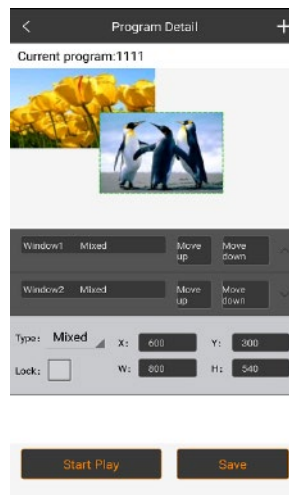

APP remote control with display schedule management