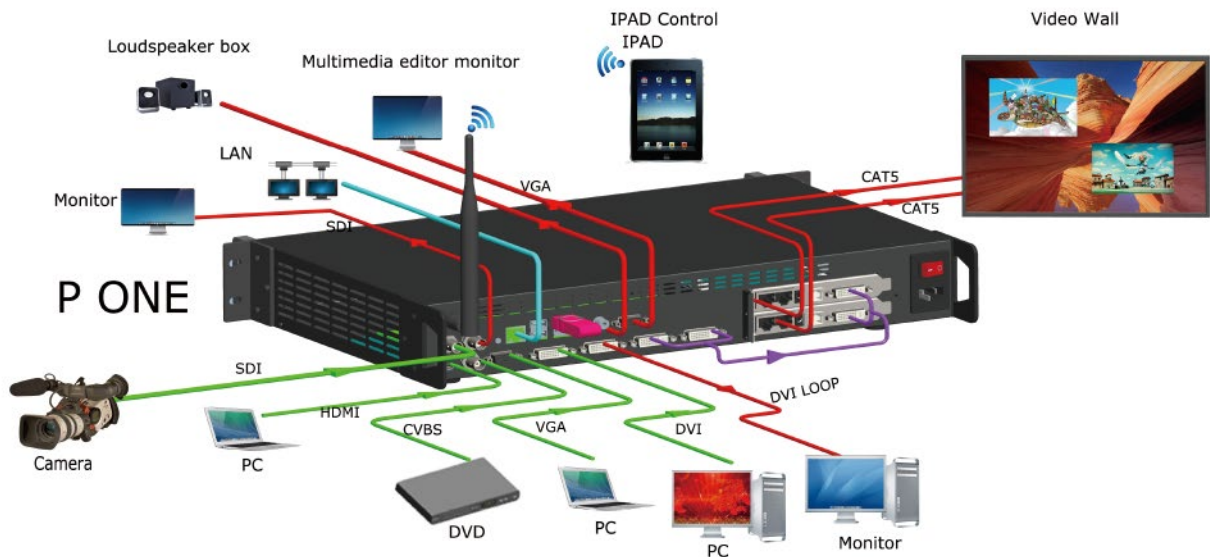

SYSTEM SOLUTION DIAGRAM