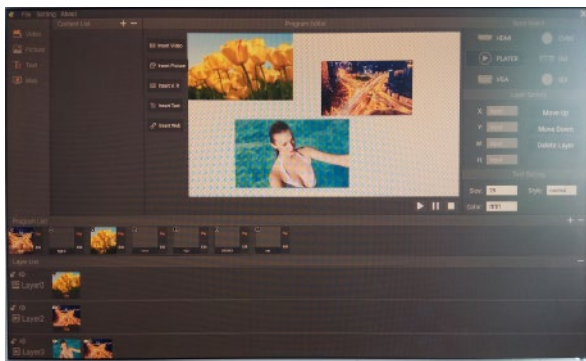

MP1 is a video processor with integrated multimedia player, built-in 32G storage: no need extra computer and video input source.

With embedded editor software, you can switch the signal source and do parameter setting for display directly.

Project 2: Advertisement Application: Multiple Videos and images Mix with OSD Application.

Project 3: Plaza Application: Scenes and Media Advertisement Broadcast Schedule.

SPECIFICATIONS

Input Port	Standard	1 × HDMI 1.3 1 × DVI 1 × DVI LOOP 1 × VGA 1 × CVBS 4 × USB
	Optional	1 × SDI 1 × SDI LOOP
Output Port	Standard	2 × DVI(main output) 1 × VGA(program edit output) 2 × RCA(Audio output)
Operation	Standard	1 × RJ45(port) 1 × WIFI(hotspot)
Input Resolution	DVI	VESA: 800x600 1024x768 1280x1024 1600x1200 1920x1080 1920x1200 2048x1152
	HDMI	SMPTE: 480i 576i 720p 1080i 1080p VESA: 800x600 1024x768 1280x720 1280x800 1280x960 1280x1024 1400x1050 1600x1200 1920x1080 1920x1200 2048x1152
	VGA	VESA: 800x600 1024x768 1280x1024 1600x1200 1920x1080 1920x1200 2048x1152
	YPbPr	SMPTE: 480i 576i 480P 576P 720p 1080i 1080P
	CVBS	480i 576i PAL NTSC SECAM
SDI	480i 576i 720p 1080i 1080p 1080psf	
Output Resolution	SMPTE	720p 1080p
	VESA	1024x768 1280x720 1280x1024 1400x1050 1600x1200 1920x1080 1920x1200 2048x1152 2560x816 1024x1280 1152x1152 1280x1280 1536x1536 2560x1024 2560x1600 3840x540 @Support point-to-point custom
Support Standard	DVI	DVI 1.0
	HDMI	1.3
	VGA	VGA-U
	CVBS	PAL NTSC SECAM
	SDI	SD-SDI、HD-SDI、3G-SDI
Refresh rate	23.98/24/25/29.97/30/50/59.94/60Hz	
Input Voltage	AC 100~264V (Typical Value110/220) 50/60Hz	
Maximum Power	35W	
Temperature	-25°C~55°C (Typical Value25°C)	
humidity	20%~90%	
Weight	4.5kg (Equipment Weight)	
	6.0kg (Transport Weight)	
Size	480mm x 320mm x 67mm (Equipment Size)	
	540mm x 380mm x 140mm (Transport Size)	