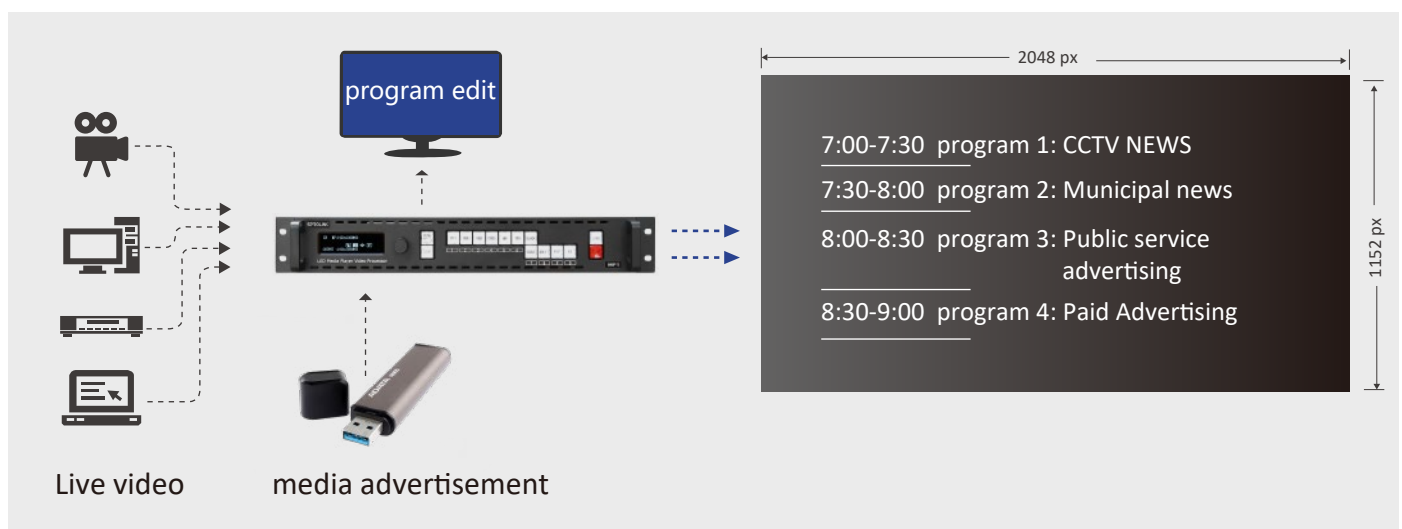

New experience with Studio Integration processor.

APP remote control with display schedule management

SYSTEM SOLUTION DIAGRAM

PRODUCT SOLUTIONS

Project 1: Project Application: Built-in storage; APP Remote Control; without PC

Project 2: Advertisement Application: Multiple Videos and images Mix with OSD Application.

Project 3: Plaza Application: Scenes and Media Advertisement Broadcast Schedule.

SPECIFICATIONS

Input Port	Standard	1 × HDMI 1.3 1 × DVI 1 × DVI LOOP 1 × VGA 1 × CVBS 4 × USB
	Optional	1 × SDI 1 × SDI LOOP
Output Port	Standard	2 × DVI(main output) 1 × VGA(program edit output) 2 × RCA(Audio output)
Operation	Standard	1 × RJ45(port) 1 × WIFI(hotspot)
Input Resolution	DVI	VESA: 800x600 1024x768 1280x1024 1600x1200 1920x1080 1920x1200 2048x1152
	HDMI	SMPTE: 480i 576i 720p 1080i 1080p VESA: 800x600 1024x768 1280x720 1280x800 1280x960 1280x1024 1400x1050 1600x1200 1920x1080 1920x1200 2048x1152
	VGA	VESA: 800x600 1024x768 1280x1024 1600x1200 1920x1080 1920x1200 2048x1152
	YPbPr	SMPTE: 480i 576i 480P 576P 720p 1080i 1080P
	CVBS	480i 576i PAL NTSC SECAM
SDI	480i 576i 720p 1080i 1080p 1080psf	
Output Resolution	SMPTE	720p 1080p
	VESA	1024x768 1280x720 1280x1024 1400x1050 1600x1200 1920x1080 1920x1200 2048x1152 2560x816 1024x1280 1152x1152 1280x1280 1536x1536 2560x1024 2560x1600 3840x540 @Support point-to-point custom
Support Standard	DVI	DVI 1.0
	HDMI	1.3
	VGA	VGA-U
	CVBS	PAL NTSC SECAM
	SDI	SD-SDI、HD-SDI、3G-SDI
Refresh rate	23.98/24/25/29.97/30/50/59.94/60Hz	
Input Voltage	AC 100~264V (Typical Value110/220) 50/60Hz	
Maximum Power	35W	
Temperature	-25°C~55°C (Typical Value25°C)	
humidity	20%~90%	
Weight	4.5kg (Equipment Weight)	
	6.0kg (Transport Weight)	
Size	480mm x 320mm x 67mm (Equipment Size)	
	540mm x 380mm x 140mm (Transport Size)	