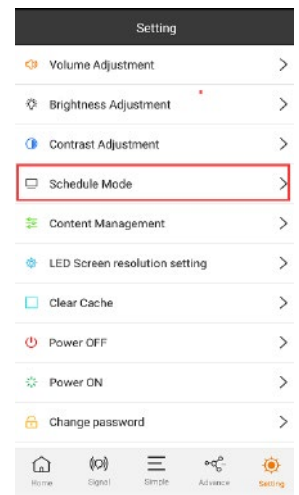

APP remote control with display schedule management