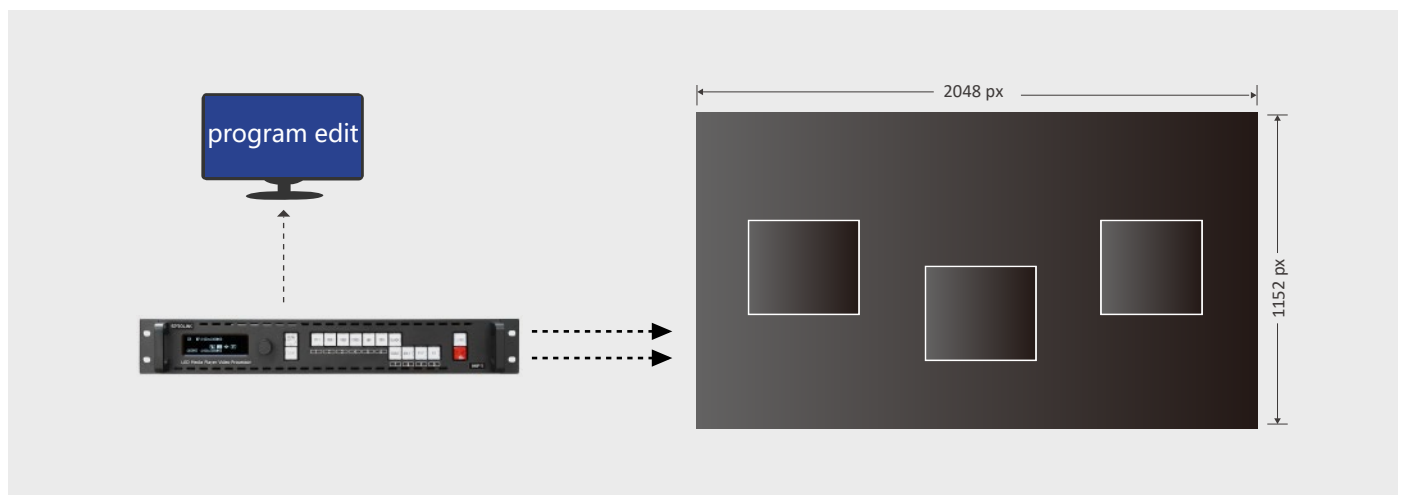

New experience with Studio Integration processor.

APP remote control with display schedule management

SYSTEM SOLUTION DIAGRAM

PRODUCT SOLUTIONS

Project 1: Project Application: Built-in storage; APP Remote Control; without PC

Project 2: Advertisement Application: Multiple Videos and images Mix with OSD Application.

Project 3: Plaza Application: Scenes and Media Advertisement Broadcast Schedule.

SPECIFICATIONS

Input Port	Standard	1 × HDMI 1.3 1 × DVI 1 × DVI LOOP 1 × VGA 1 × CVBS 4 × USB
	Optional	1 × SDI 1 × SDI LOOP
Output Port	Standard	2 × DVI(main output) 1 × VGA(program edit output) 2 × RCA(Audio output)
Operation	Standard	1 × RJ45(port) 1 × WIFI(hotspot)
Input Resolution	DVI	VESA: 800x600 1024x768 1280x1024 1600x1200 1920x1080 1920x1200 2048x1152
	HDMI	SMPTE: 480i 576i 720p 1080i 1080p VESA: 800x600 1024x768 1280x720 1280x800 1280x960 1280x1024 1400x1050 1600x1200 1920x1080 1920x1200 2048x1152
	VGA	VESA: 800x600 1024x768 1280x1024 1600x1200 1920x1080 1920x1200 2048x1152
	YPbPr	SMPTE: 480i 576i 480P 576P 720p 1080i 1080P
	CVBS	480i 576i PAL NTSC SECAM
SDI	480i 576i 720p 1080i 1080p 1080psf	
Output Resolution	SMPTE	720p 1080p
	VESA	1024x768 1280x720 1280x1024 1400x1050 1600x1200 1920x1080 1920x1200 2048x1152 2560x816 1024x1280 1152x1152 1280x1280 1536x1536 2560x1024 2560x1600 3840x540 @Support point-to-point custom
Support Standard	DVI	DVI 1.0
	HDMI	1.3
	VGA	VGA-U
	CVBS	PAL NTSC SECAM
	SDI	SD-SDI、HD-SDI、3G-SDI
Refresh rate	23.98/24/25/29.97/30/50/59.94/60Hz	
Input Voltage	AC 100~264V (Typical Value110/220) 50/60Hz	
Maximum Power	35W	
Temperature	-25°C~55°C (Typical Value25°C)	
humidity	20%~90%	
Weight	4.5kg (Equipment Weight)	
	6.0kg (Transport Weight)	
Size	480mm x 320mm x 67mm (Equipment Size)	
	540mm x 380mm x 140mm (Transport Size)	